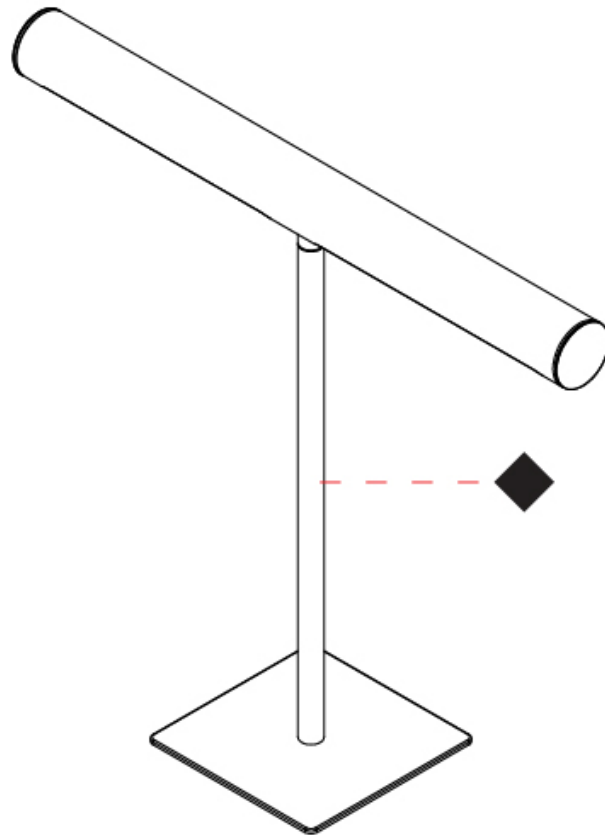

D204005-

PROJECT

TYPE

SPECIFIER

QUANTITY

DATE

D