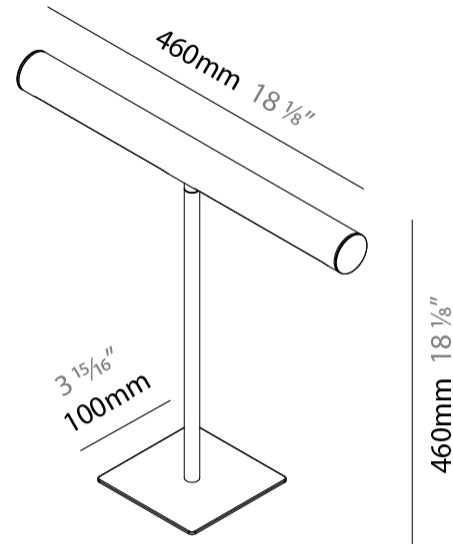

PROJECT	_____
TYPE	_____
SPECIFIER	_____
QUANTITY	_____
DATE	_____

ELLE PORTABLE

D204005-

base number   Finish
Options

1. To build a product code in our configurator select the specify button on the base model # product page
2. To build a manual product code on this datasheet choose from the options listed below in blue font and add the suffix to the base model #

GENERAL

Series: Elle _____
Brand: Zaneen _____
Division: Design _____
Mounting Type: Portable _____
Mounting Location: Table _____
Subcategory: Task _____

PHYSICAL

Shape: Cylinder _____
Length (mm): 460 _____
Length (in): 18 1/8 _____
Width (mm): 100 _____
Width (in): 3 15/16 _____
Height (mm): 460 _____
Height (in): 18 1/8 _____
Light Distribution: Direct _____
Diffuser: Acrylic Bi-Satin _____
Fixture Finish: MBK / MWH / MCB _____
Fixture Material: Aluminum _____

ELECTRICAL

Lamp Type: LED _____
Input Wattage (W): 6 _____
Dimming: Touch Dimming _____
Driver Included: Yes _____
Driver Location: Inline Transformer Plug _____
Driver Class: Class 2 _____
Input Voltage (V): 120 - 277 _____
Output Voltage (V): 24 _____

LED

Color Temperature (°K): 3000 _____
CRI: >90 CRI _____
Lamp Life (hrs): 50000 _____

OPTICAL

RATINGS AND CERTIFICATIONS

Certified By: Certified for North American Standards _____
IP rating: IP20 _____