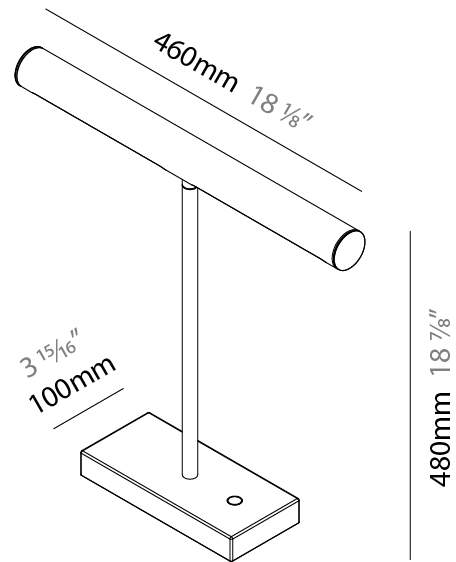

ELLE PORTABLE

D204004-

base number _____
Finish
Options _____

1. To build a product code in our configurator select the specify button on the base model # product page
2. To build a manual product code on this datasheet choose from the options listed below in blue font and add the suffix to the base model #

GENERAL

Series: Elle _____
Brand: Zaneen _____
Division: Design _____
Mounting Type: Portable _____
Mounting Location: Table _____
Subcategory: Task _____

PHYSICAL

Shape: Cylinder _____
Length (mm): 460 _____
Length (in): 18 ¹/₈ _____
Width (mm): 100 _____
Width (in): 3 ¹⁵/₁₆ _____
Height (mm): 480 _____
Height (in): 18 ⁷/₈ _____
Light Distribution: Direct _____
Diffuser: Acrylic Bi-Satin _____
Fixture Finish: MBK / MWH / MCB _____
Fixture Material: Aluminum _____

ELECTRICAL

Lamp Type: LED _____
Input Wattage (W): 6 _____
Dimming: Touch Dimming _____
Driver Included: Yes _____
Driver Location: Inline Transformer Plug _____
Driver Class: Class 2 _____
Input Voltage (V): 120 - 277 _____
Output Voltage (V): 24 _____

LED

Color Temperature (°K): 3000 _____
CRI: >90 CRI _____
Lamp Life (hrs): 50000 _____

OPTICAL

RATINGS AND CERTIFICATIONS

Certified By: Certified for North American Standards _____
IP rating: IP20 _____