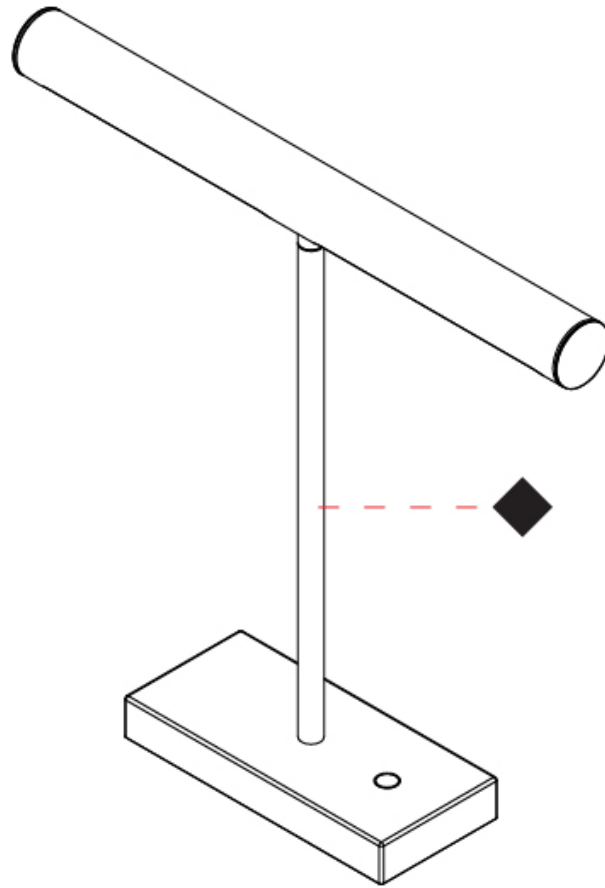

D204004-

PROJECT _____

TYPE _____

SPECIFIER _____

QUANTITY _____

DATE _____

D